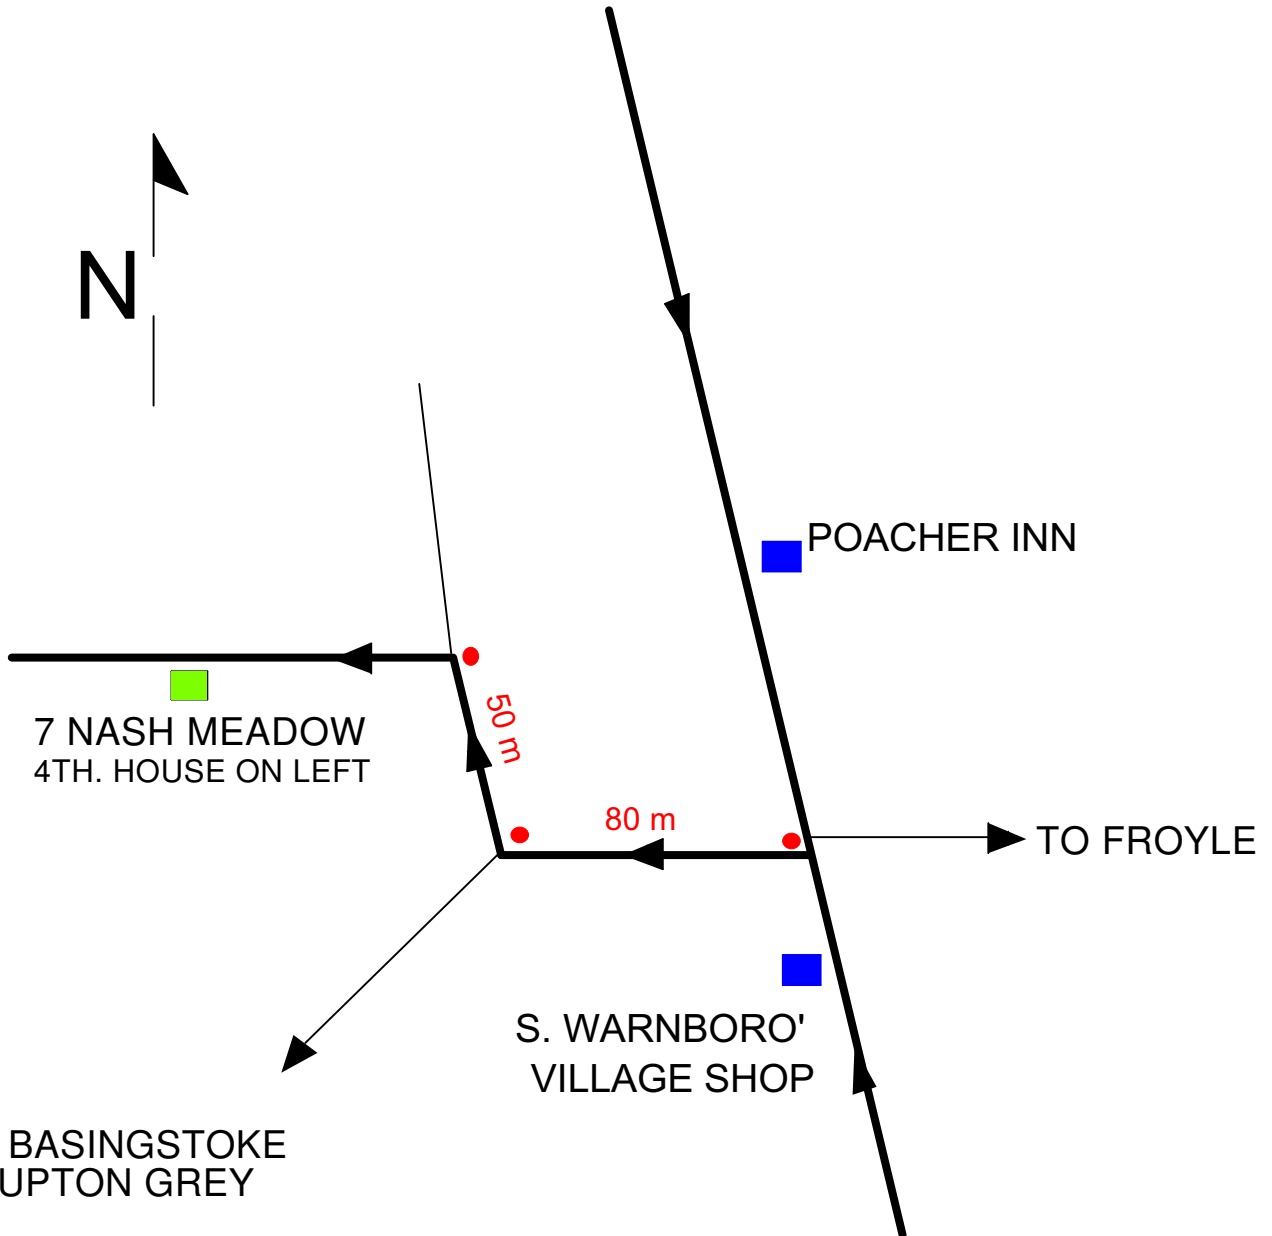

N

B3349
FROM ODIHAM

POACHER INN

7 NASH MEADOW
4TH. HOUSE ON LEFT

50 m

80 m

TO FROYLE

S. WARNBORO'
VILLAGE SHOP

TO BASINGSTOKE
& UPTON GREY

B3349
FROM ALTON

Baby Days

7 Nash Meadow, South Warnborough
Hampshire, RG29 1RJ

Tel. 01256 862467 - Mobile 07981 290836

HOW TO FIND US